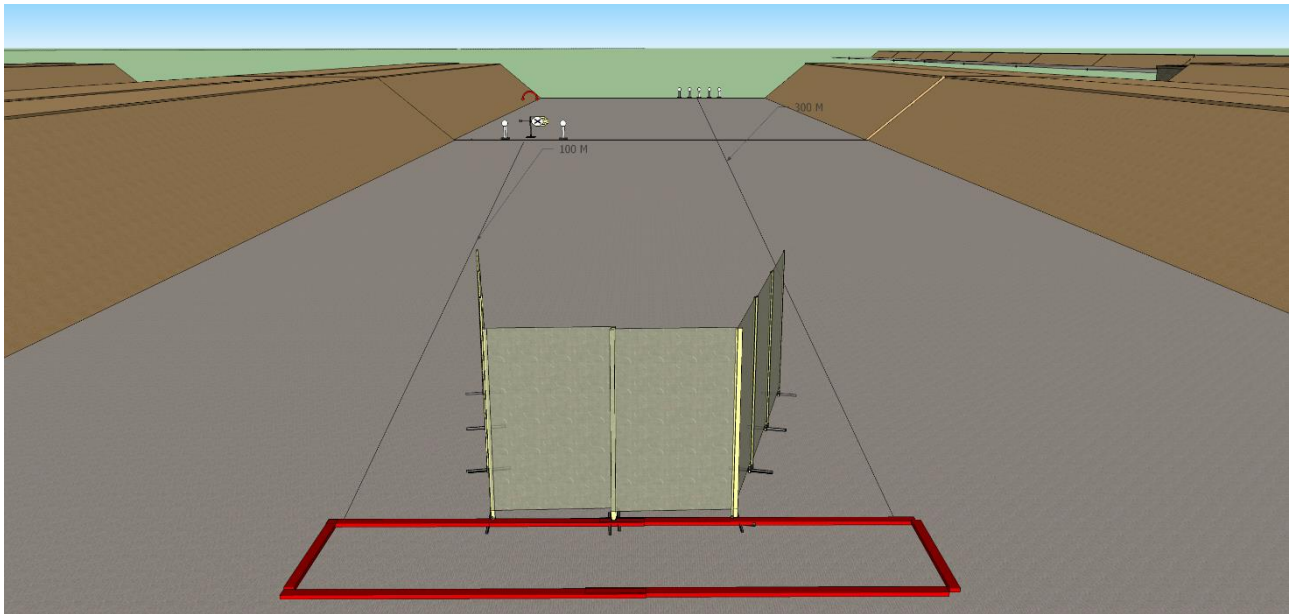

Stage No.4

Type: short

Targets: 4 mini IPSC targets, 1 steel plate

Minimum Rounds: 9

Maximum Points: 45

Distance: 25-320 meters

Start position: shooter is standing on the marked area

Gun condition: option 1

Procedure: after the start signal, engage all targets from within the designated area

Stage No.5

Type: short

Targets: 1 mini IPSC targets, 7 steel plates

Minimum Rounds: 9

Maximum Points: 45

Distance: 50-320 meters