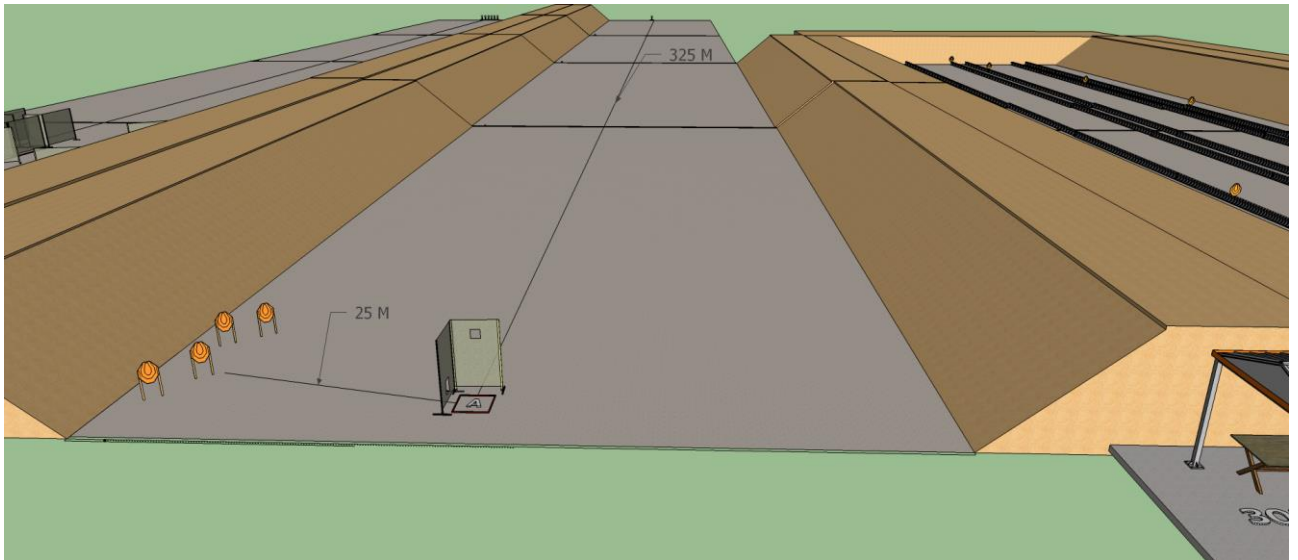

Targets: 12 mini IPSC targets

Minimum Rounds: 24

Maximum Points: 120

Distance: 20-150 meters

Start position: shooter is standing on the marked area

Gun condition: option 1

Procedure: after the start signal, engage all targets from within the designated area

Stage No.4

Type: short

Targets: 4 mini IPSC targets, 1 steel plate

Minimum Rounds: 9

Maximum Points: 45

Distance: 25-320 meters

Start position: shooter is standing on the marked area

Gun condition: option 1