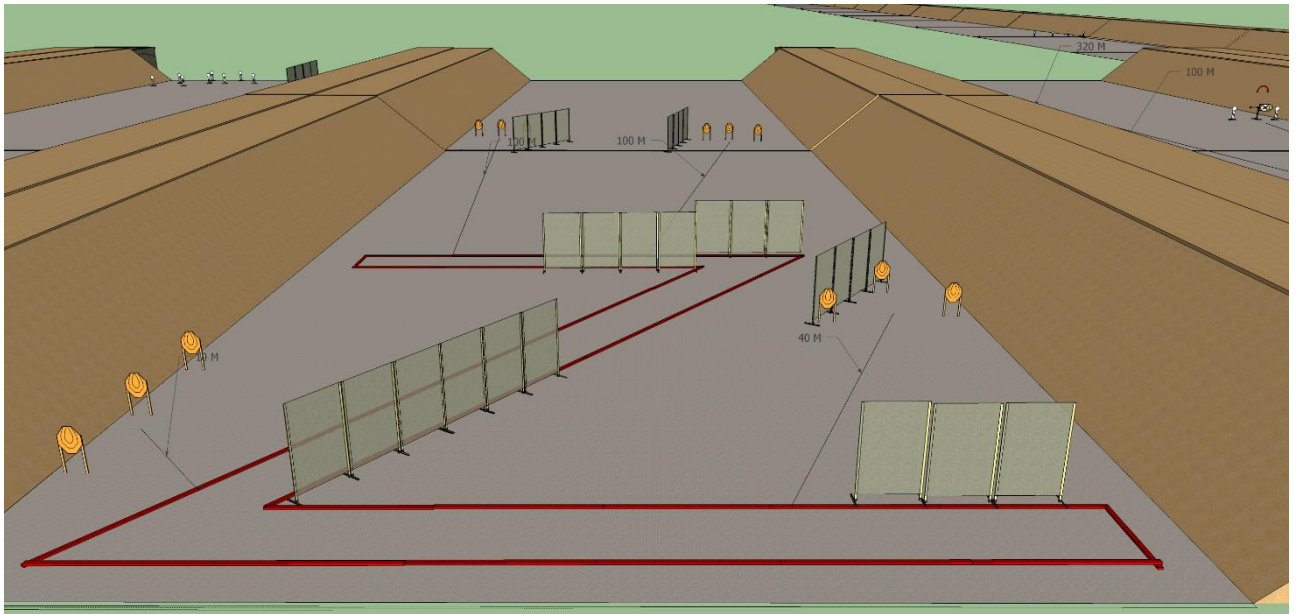

Stage No.3

Type: medium

Targets: 12 mini IPSC targets

Minimum Rounds: 24

Maximum Points: 120

Distance: 20-150 meters

Start position: shooter is standing on the marked area

Gun condition: option 1

Procedure: after the start signal, engage all targets from within the designated area