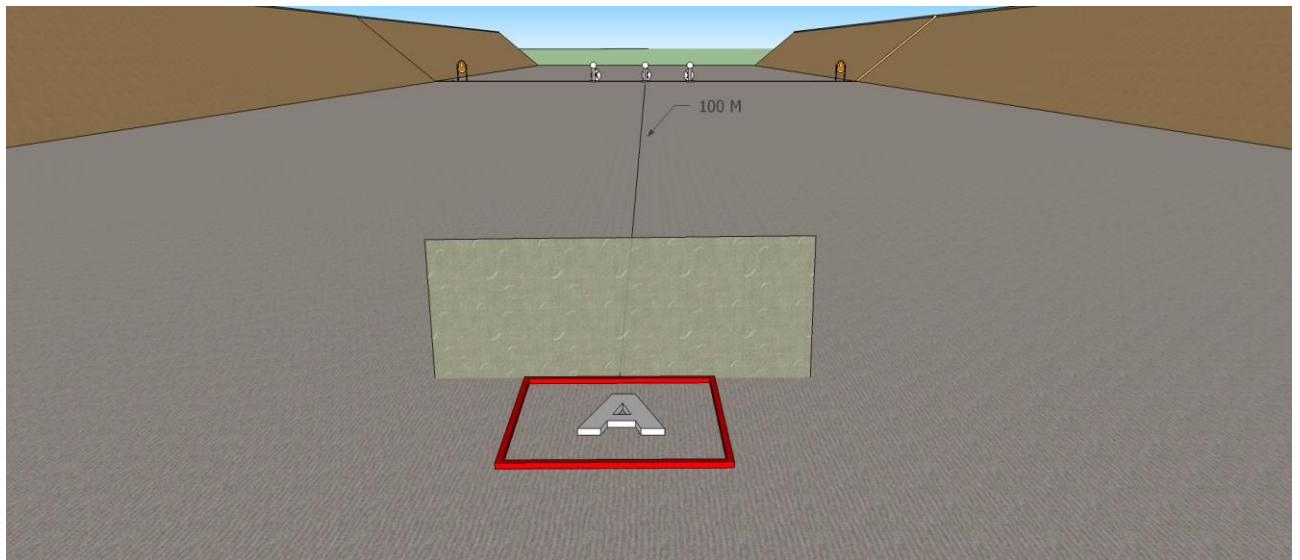

Minimum Rounds: 9

Maximum Points: 45

Distance: 50-320 meters

Start position: shooter is standing on the marked area

Gun condition: option 1

Procedure: after the start signal, engage all targets from within the designated area