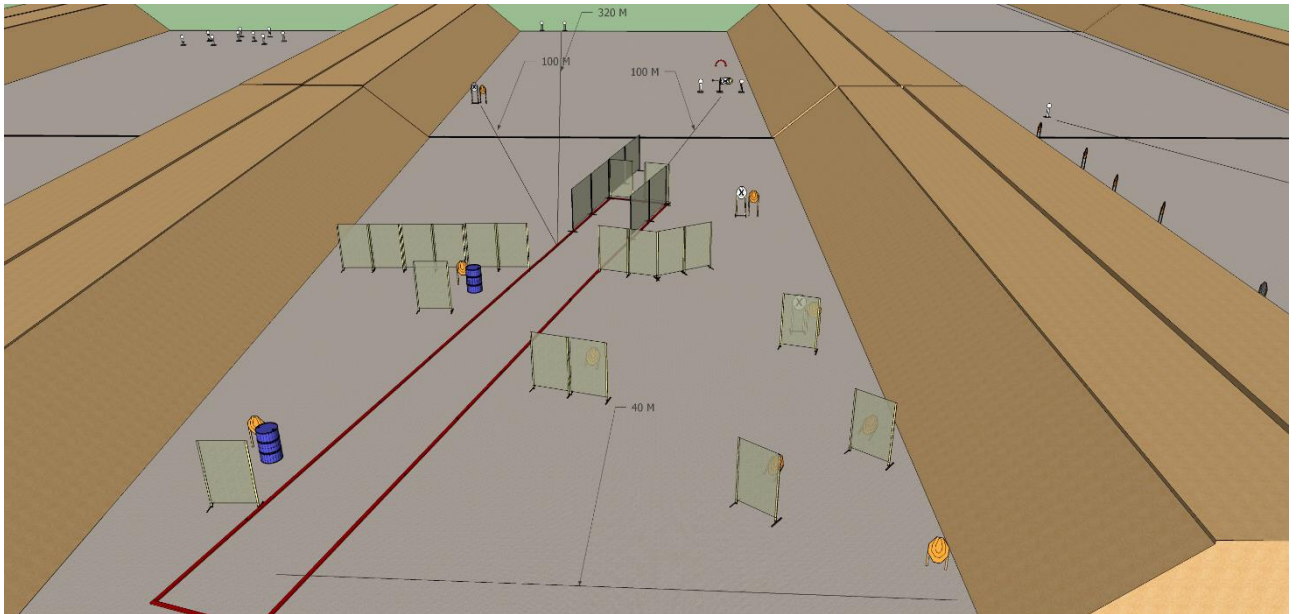

Stage No.1

Type: long

Targets: 13 mini IPSC targets, 4 steel plates

Minimum Rounds: 30

Maximum Points: 150

Distance: 50-320 meters

Start position: shooter is standing on the marked area

Gun condition: option 1

Procedure: after the start signal, engage all targets from within the designated area

Stage No.2

Type: medium

Targets: 10 mini IPSC targets, 4 steel plates, some no shoots

Minimum Rounds: 24

Maximum Points: 120