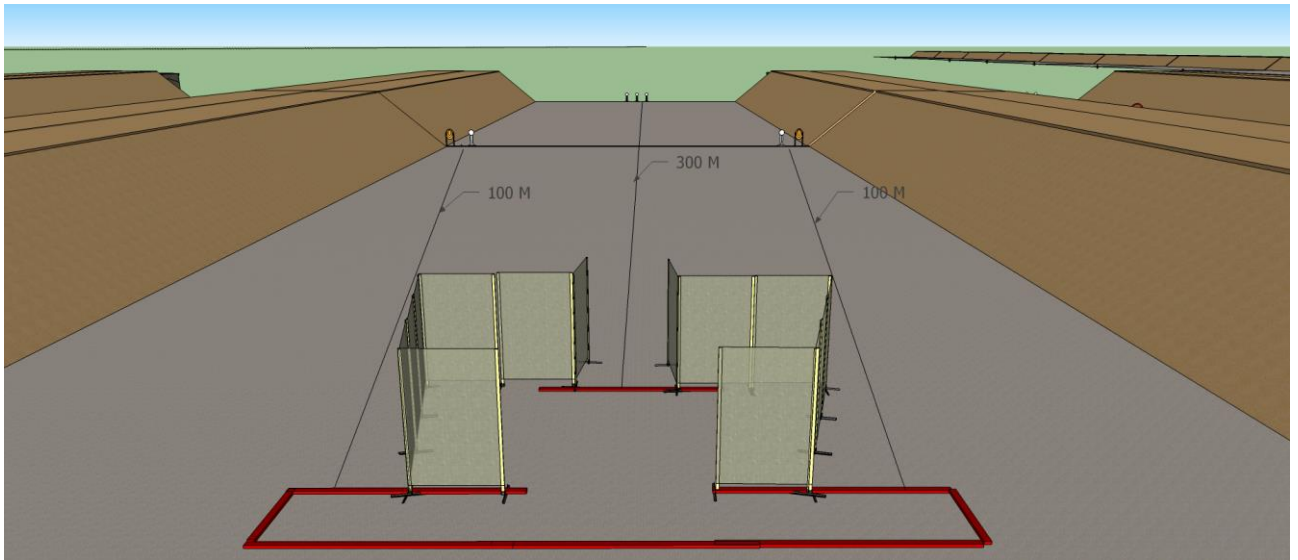

Stage No.6

Type: short

Targets: 2 mini IPSC targets, 5 steel plates

Minimum Rounds: 9

Maximum Points: 45

Distance: 50-320 meters

Start position: shooter is standing on the marked area

Gun condition: option 1

Procedure: after the start signal, engage all targets from within the designated area