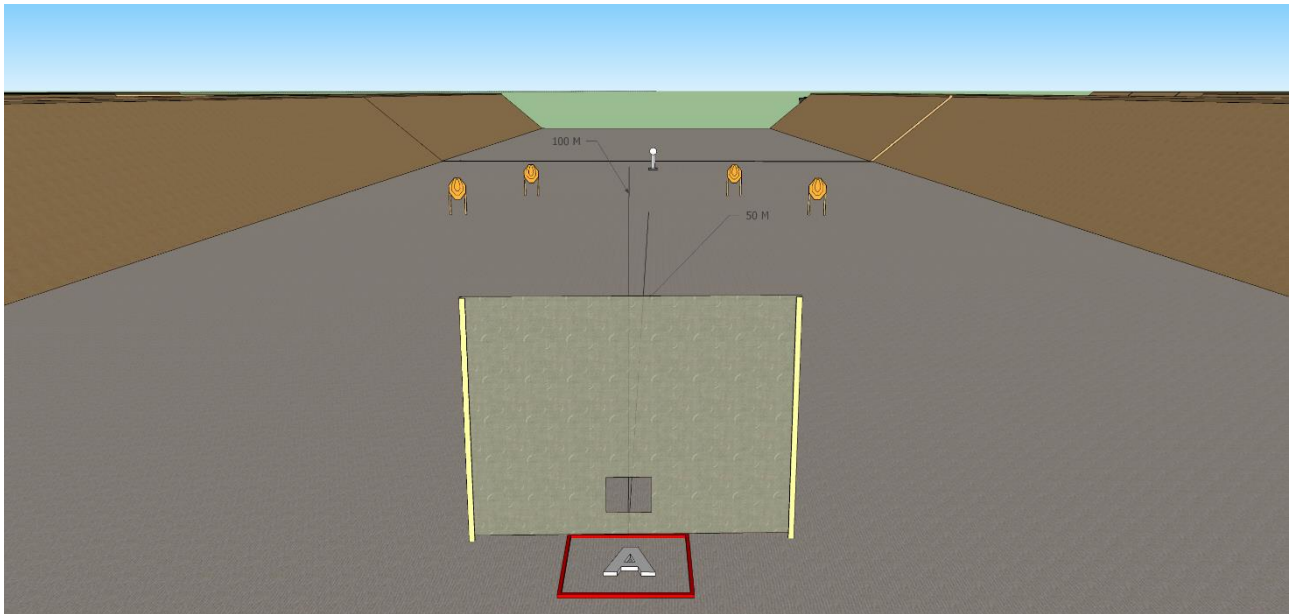

Stage No.7

Type: short

Targets: 2 mini IPSC targets, 3 steel plates, some no shoots

Minimum Rounds: 9

Maximum Points: 45

Distance: 100 meters

Start position: shooter is standing on the marked area

Gun condition: option 1

Procedure: after the start signal, engage all targets from within the designated area

Stage No.8

Type: short

Targets: 4 mini IPSC targets, 1 steel plates

Minimum Rounds: 9

Maximum Points: 45

Distance: 50- 100 meters